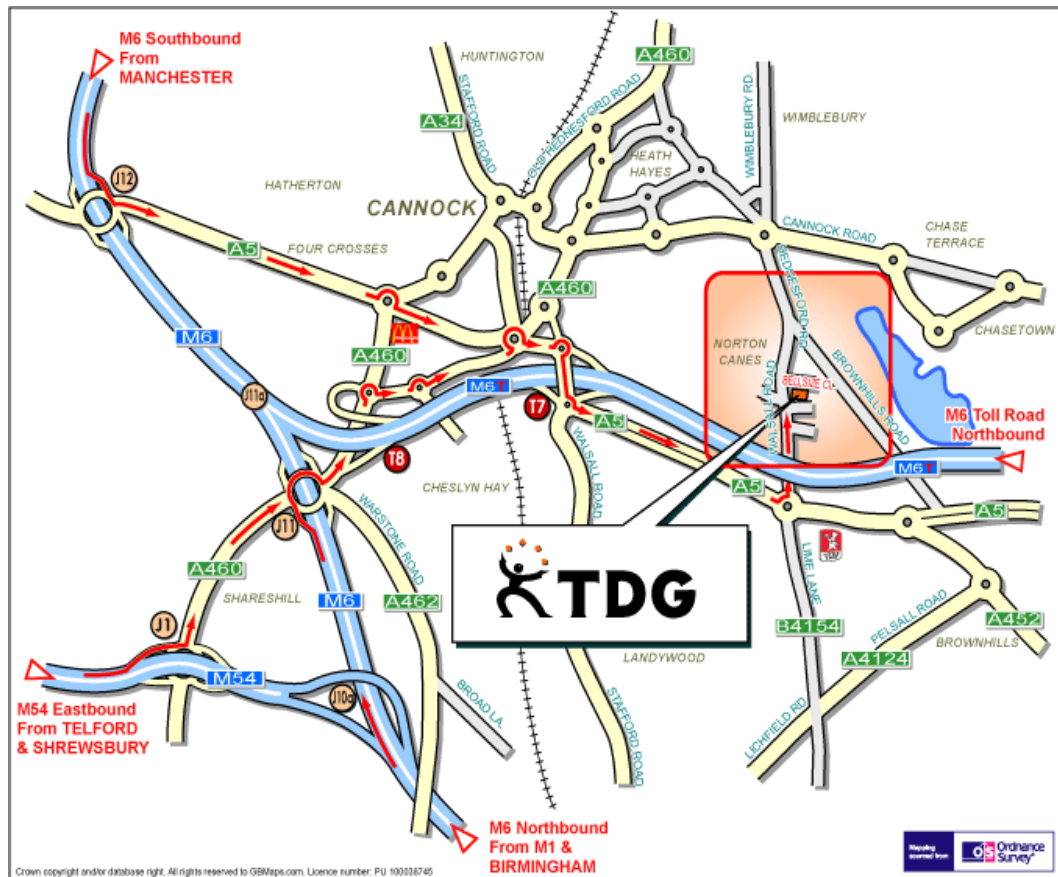

TDG Shared User

It's Good to Share

TDG Cannock

Bellsie Close, Walsall Road, Norton Canes, Cannock, Staffordshire WS11 3TQ

Tel: 01543 274565 Fax: 01543 271506

M6 from the North: Leave the M6 at J12 and proceed along the A5 towards Cannock going straight ahead at the main roundabout (McDonalds on your right). Continue on the A5 for approximately 5 miles along the dual carriageway. At the next roundabout (The Turf Lodge Pub on your left), turn left onto the B4154. The third turning on your right is Bellsie Close. Reception door can be found at the far end of the road on the right.

M6 from the South: Leave the M6 at J11, turn right onto A460 sign posted Cannock. At the next roundabout (McDonalds on your right) turn right onto A5. Continue along A5 for approximately 5 miles along the dual carriageway. At the next roundabout (The Turf Lodge Pub on your left), turn left onto the B4154. The third turning on your right is Bellsie Close. Reception door can be found at the far end of the road on the right.