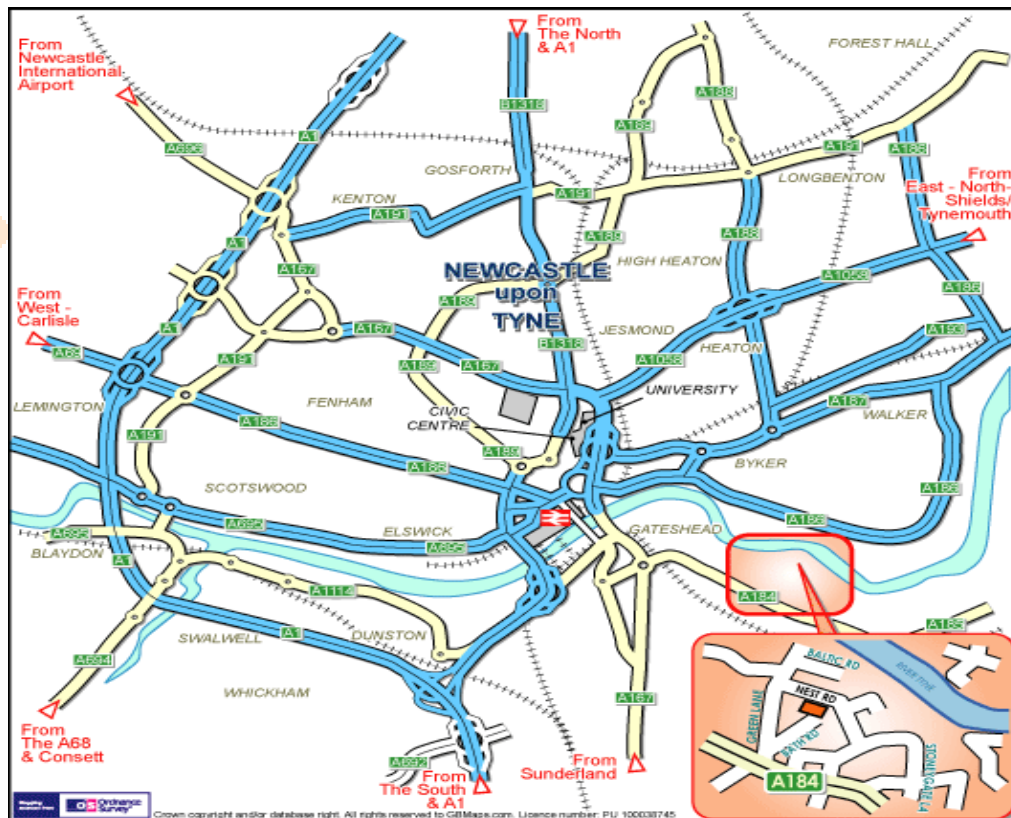

TDG Shared User

It's Good to Share

TDG Gateshead

Nest Road, Felling Industrial Estate, Felling, Gateshead, Tyne & Wear
NE10 0ES Tel: 0191 469 5114 Fax: 0191 469 8812

From A1 South: From Wetherby, North Yorkshire, head North on A1(M). Shortly after Washington Services the motorway splits, follow the right fork, sign posted A194(M), Tyne Tunnel. At the roundabout at the end of the motorway, turn left onto A184 sign posted Gateshead, Newcastle. After one mile at the roundabout stay on the A184 keeping Metro Station to your left. At the second set of traffic lights, turn right onto Green Lane. Nest Road is the second turning on the right. TDG is on the right, directly opposite Waverley Vinters.

From A19 South: Head north until the roundabout/junction with A184. Turn left onto A184 sign posted towards Gateshead, Newcastle. Go straight on at Junction with A194(M), the as above.

From North/West: Cross the river Tyne on the A1 (access from A69 West, A696 Jedburgh Road). Go along A697 (Wooler Road), past Metro Centre on your left shortly after crossing the bridge. After approximately 1mile, turn left onto the A692, sign posted Gateshead, Newcastle. Follow the signs for Central Gateshead. Go straight ahead at the first roundabout, go right at the second, then left at the next. The go straight ahead at the traffic lights and ahead again at the roundabout onto the A184 sign posted South Shields, Sunderland. Go past Gateshead International Stadium on your left. At the next set of traffic lights, turn left onto Green Lane, then second right on to Nest Road (Coast and Country premises on the corner). TDG is on the right, directly opposite Waverley Vinters