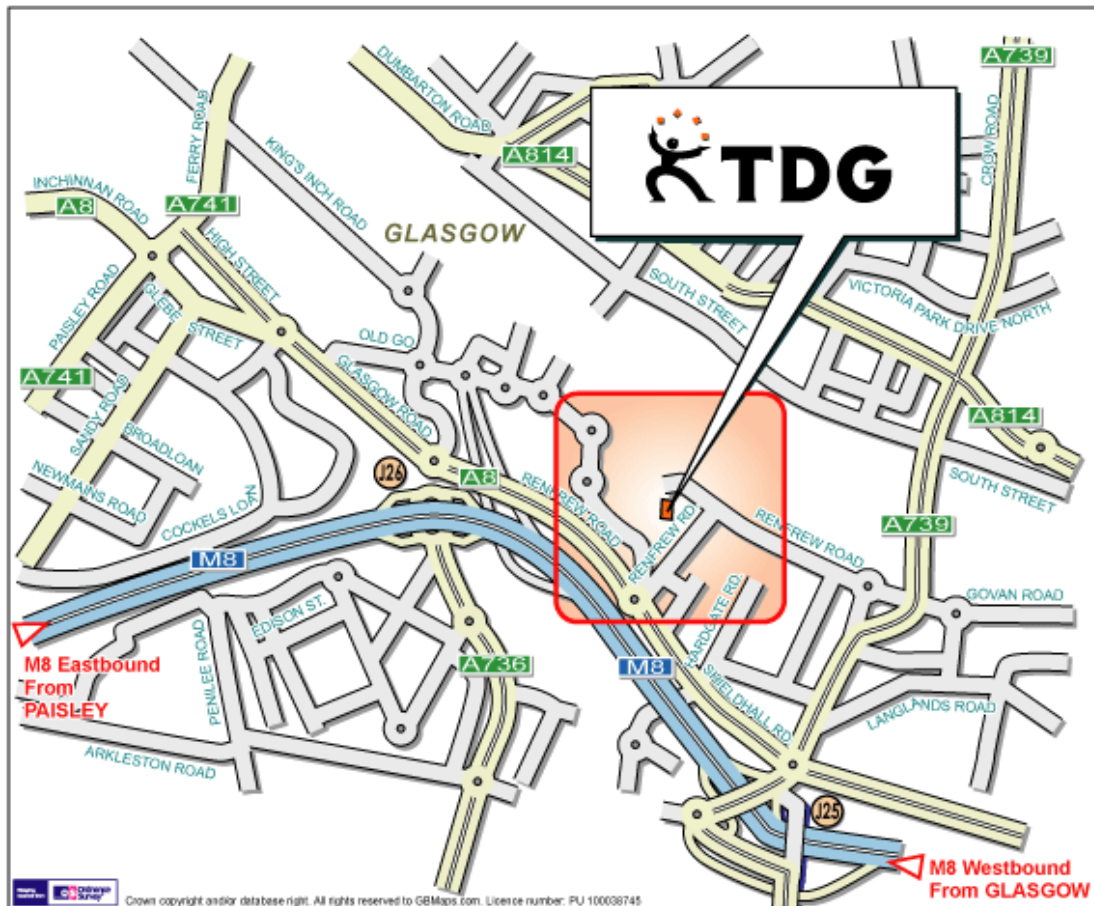

TDG Shared User
It's Good to Share

TDG Glasgow

350 Renfrew Road, Shieldhall, Glasgow, G51 4SP
Tel: 0141 452 933 Fax: 0141 445 1038

Directions from Carlisle: Follow M74 to Glasgow, take the M73 and then the M8 heading for Glasgow Airport. Exit at junction 25 (sign posted Clyde Tunnel). At the first roundabout, take the second exit, keep to the left lane and exit at slip road (sign posted Southern General Hospital). **Do not go through the Clyde tunnel.** At the next roundabout, take the first exit. Continue along Govan Road and turn right onto the docks as the road bends. TDG is the first gate on the left.

Directions from Edinburgh: Follow the M8, join the A8 and continue until the rejoin heading for Glasgow Airport. Exit at junction 25 (sign posted Clyde Tunnel). At the first roundabout, take the second exit, keep to the left lane and exit at slip road (sign posted Southern General Hospital). **Do not go through the Clyde tunnel.** At the next roundabout, take the first exit. Continue along Govan Road and turn right onto the docks as the road bends. TDG is the first gate on the left.