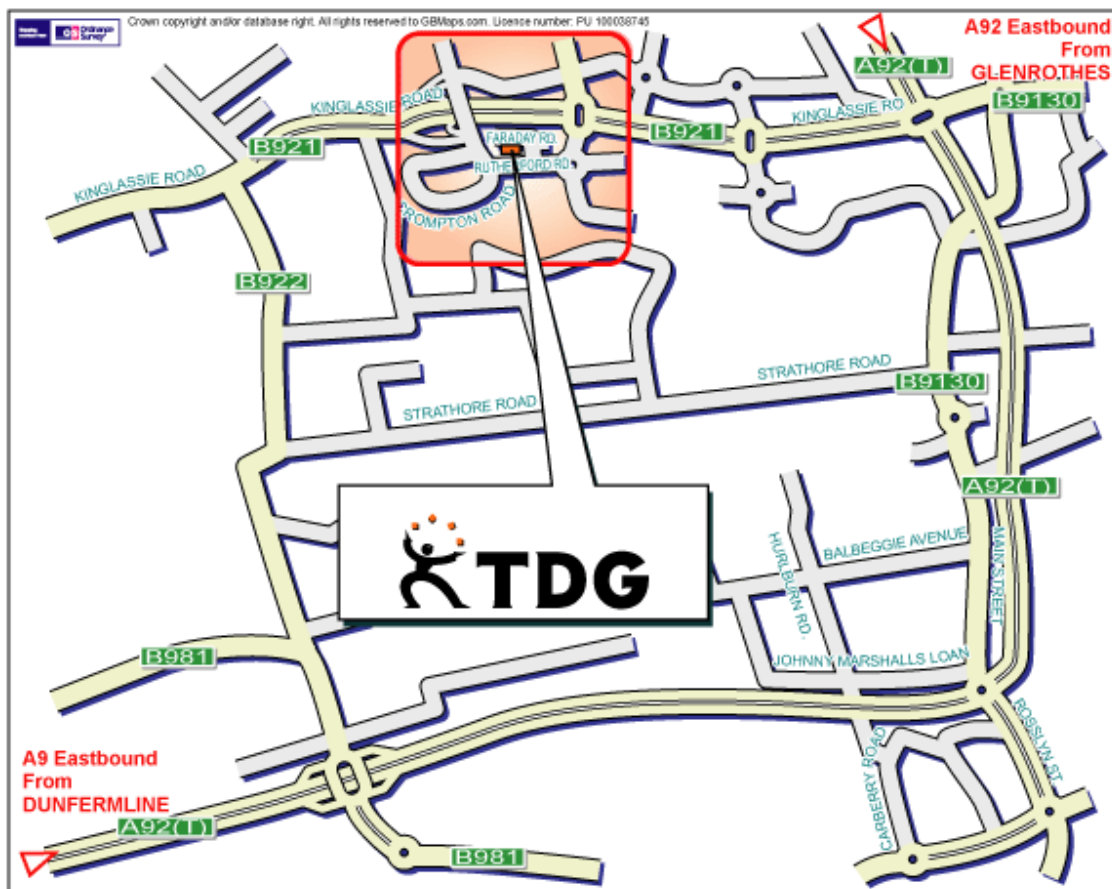

TDG Shared User
It's Good to Share

TDG Glenrothes

Faraday Road, Souhfield Industrial Estate, Glenrothes, Fife, KY6 2RU
Tel: 01592 775025 Fax: 01592 775299

From the South: Travel north from the Forth Road Bridge. At Junction 2a travel east, sign posted Glenrothes A92. Follow A92 to Bankhead roundabout Glenrothes. Take the second left on to the B921 sign posted Kinglassie. Go straight over the first roundabout. Turn left at the next roundabout into Southfield. Turn right at the next roundabout. TDG is on your immediate right.