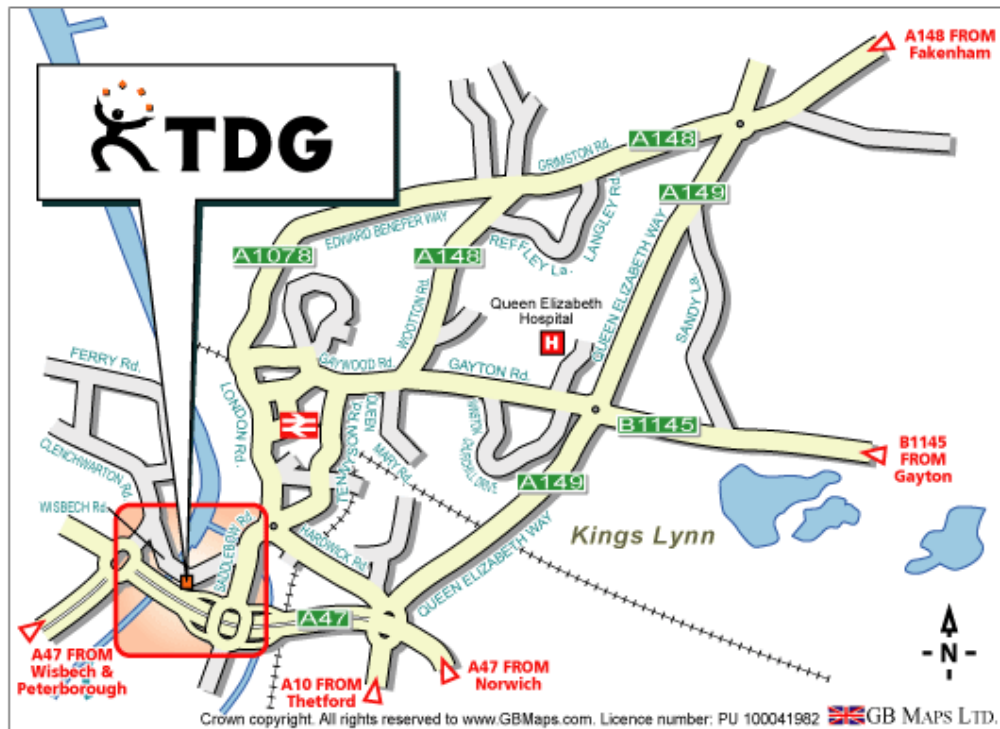

TDG Shared User
It's Good to Share

TDG Kings Lynn

Wisbech Road, King's Lynn, Norfolk, PE30 5LQ
Tel: 01553 761166 Fax: 01533 767447

From A47 Peterborough or Sleaford: from roundabout at Junction of A47 and A17, take the West Lynn exit. Take the first right sign posted South Lynn. Follow the road to the river bridge and TDG is immediately on the right after crossing the river.

From A47 Norwich or A10 Cambridge & Ely: At Hardwick roundabout (large six exit roundabout, controlled by peak time traffic lights), take the Southern Bypass sign posted to A47 Peterborough and A17 Sleaford. At the next roundabout immediately after crossing the River Ouse, turn right towards West Lynn, then turn right for South Lynn. Follow the road to the river bridge and TDG is immediately on the right after crossing the river.