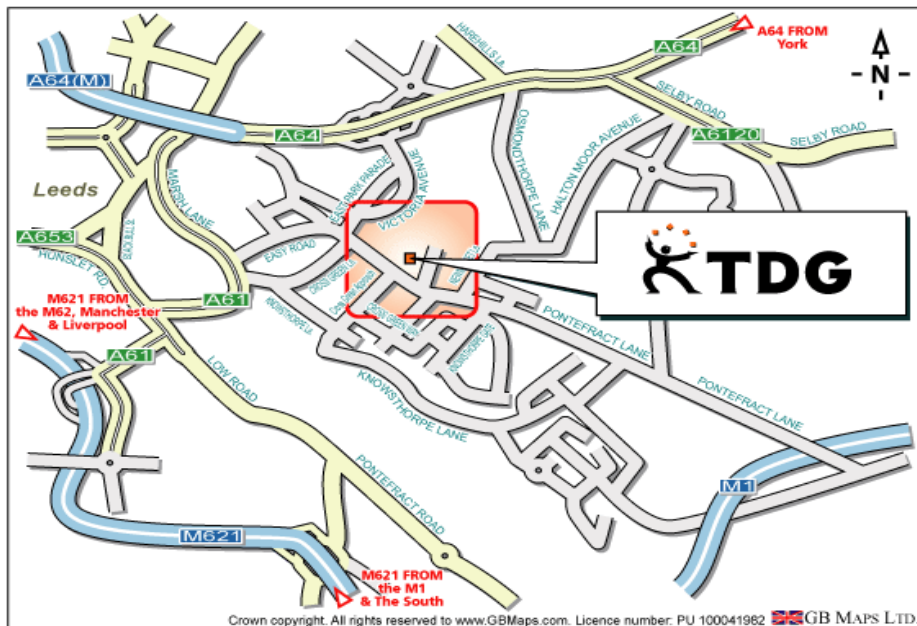

Site information

TDG Leeds

Bonded storage site with an on-site blast freezer, located close to the M1 and M621

Site Details

- ◆ 18,545 sq ft warehouse
- ◆ 528,183 ft3
- ◆ 3,030 pallet locations
- ◆ 3 chambers

TDG Shared User
It's Good to Share

TDG Leeds

New Market Green, Pontefract Lane, Leeds, West Yorkshire LS9 0RW
Tel: 0113 249 5604 Fax: 0113 249 1832

From Manchester M62/M621 London & South M621 J4: Go straight through the traffic lights. From M621 M/cr J4, turn left at the traffic lights. At the next traffic lights turn left, at the next traffic lights turn right. Stay in the right hand lane, go through next 2 sets of traffic lights (20 yards apart). Stay in right hand Lane and go over Richmond Bridge. Follow signs for Cross Green Industrial Estate. Follow road round to right but stay in left-hand lane. Follow road up and round to left (*do not take the road to the Red Zone*). Follow the road passing Copperfield College on Pontefract Lane for approximately ¼ mile and turn right onto New Market Approach, then take the next left onto New Market Green

From North East A1 Southbound - A64 York Leeds: Follow signs to Leeds Centre. After approximately 4 miles there is a sign for Cross Green Industrial Estate on your left. Take the slip road and turn left at the roundabout. Follow the road until you come to the Bridge Field Pub on your right. Go left into Pontefract Lane, then take the first left. Go left to the top of the island