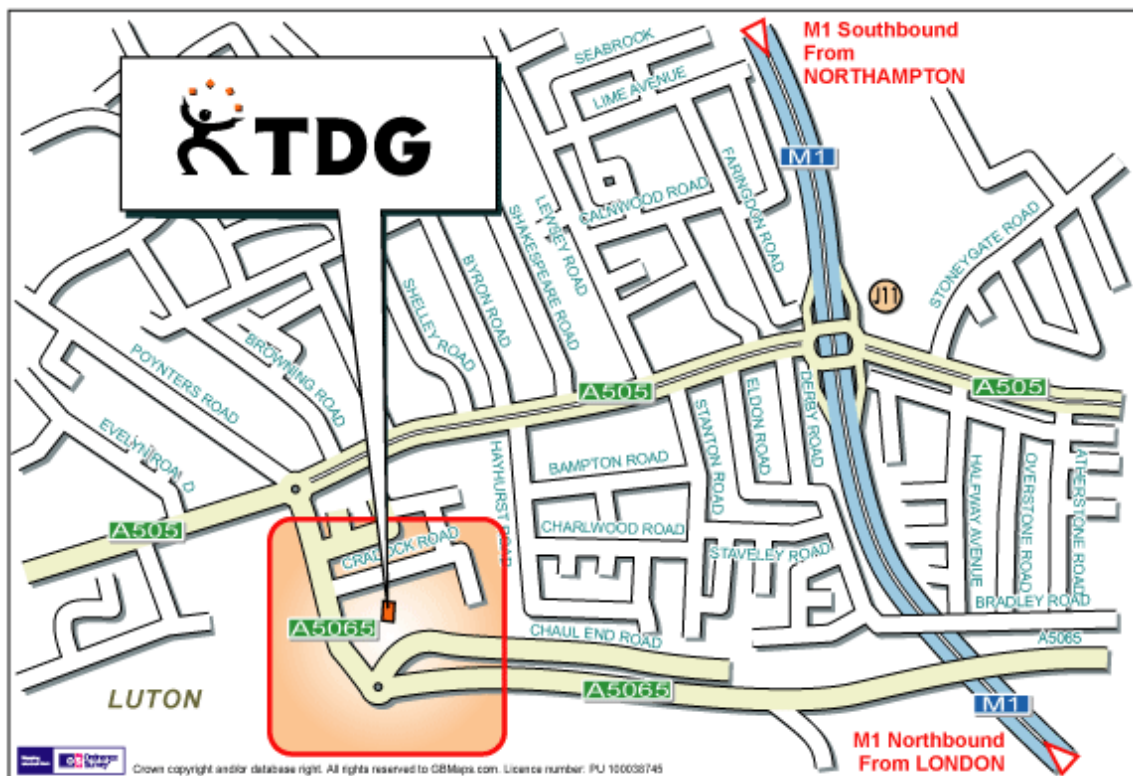

## TDG Luton

Skimpot Road, Luton, Bedfordshire, LU4 0JD  
Tel: 01582 572387 Fax: 01582 847235

**From the M1 (North or South):** Leave the M1 at Junction 11 and travel west to Dunstable on the A505. At the first roundabout take the first left into Skimpot Road. TDG is 300 yards on the left