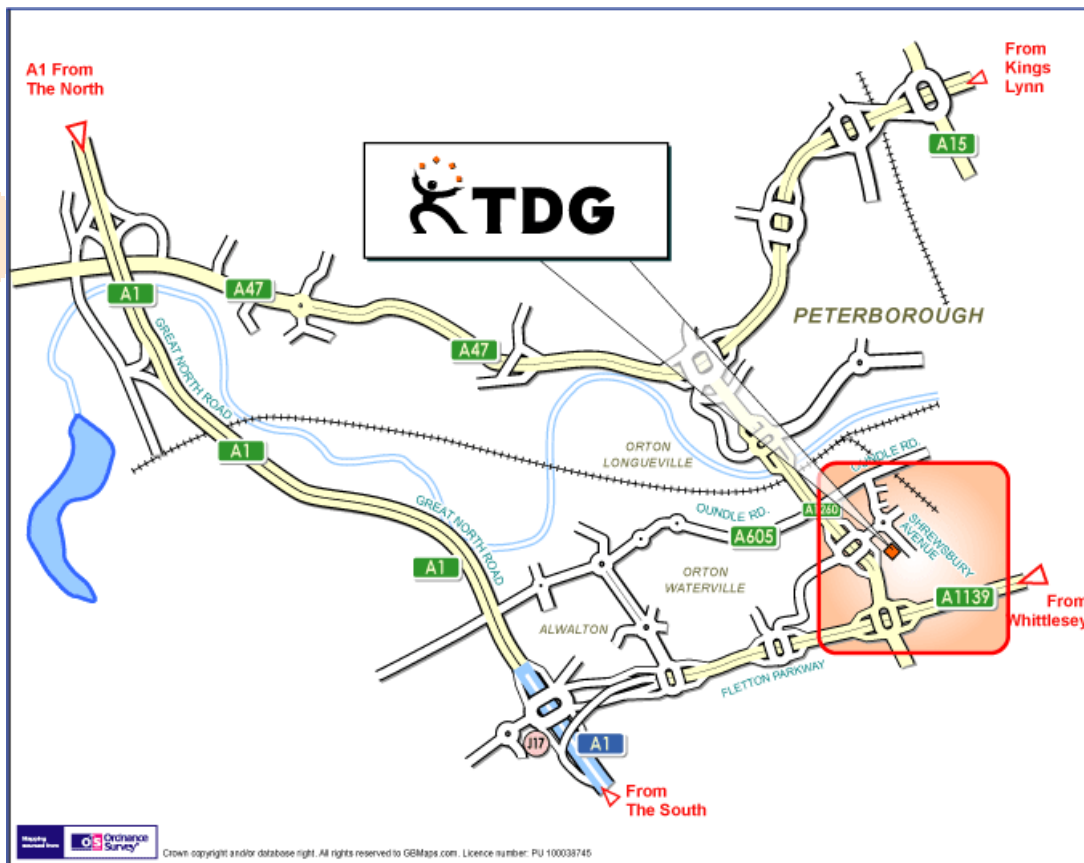

# TDG Peterborough

Shrewsbury Avenue, Woodston Industrial Estate, Peterborough, PE2 7BJ  
Tel: 01733 232854 Fax: 01733 394284

**From A1:** Turn off onto the A1139 (this is also the junction with the A605). Take the third exit slip road sign (sign posted A1260 Woodston Industrial Estate). Turn left at the top of this slip road and immediate left onto another slip road. Turn right at the top of this slip road and follow the road down to a roundabout and turn right into Shrewsbury Avenue. TDG is fifty yards on the right.