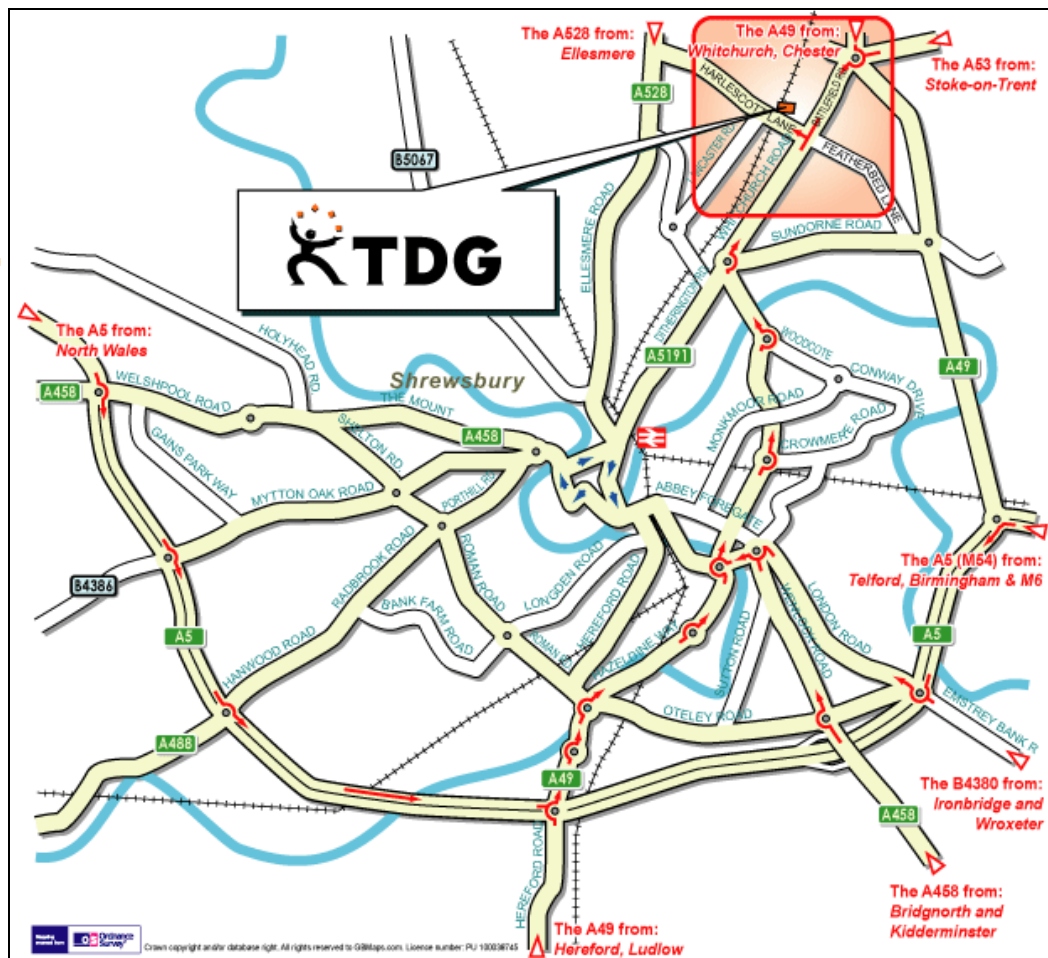

Site information

TDG Shrewsbury

Harlescott Lane, Shrewsbury, Shropshire, SY1 3AH
Tel: 01743 466191 Fax: 01743 446739

From Wrexham on A525 to Whitchurch: Take the A49 towards Shrewsbury until the Battlefield roundabout. Take the third exit into Shrewsbury following the signs for Harlescott Cattle Market. Turn right at the second set of lights and then take the third right just before the railway crossing by B.M.L. Limited.

From M54/A5: Take the second exit at the main roundabout. Following the signs for Harlescott Cattle Market, the second roundabout from here is Battlefield roundabout. Take the third exit into Shrewsbury following the signs for Harlescott Cattle Market. Turn right at the second set of lights and then take the third right just before the railway crossing by B.M.L. Limited.