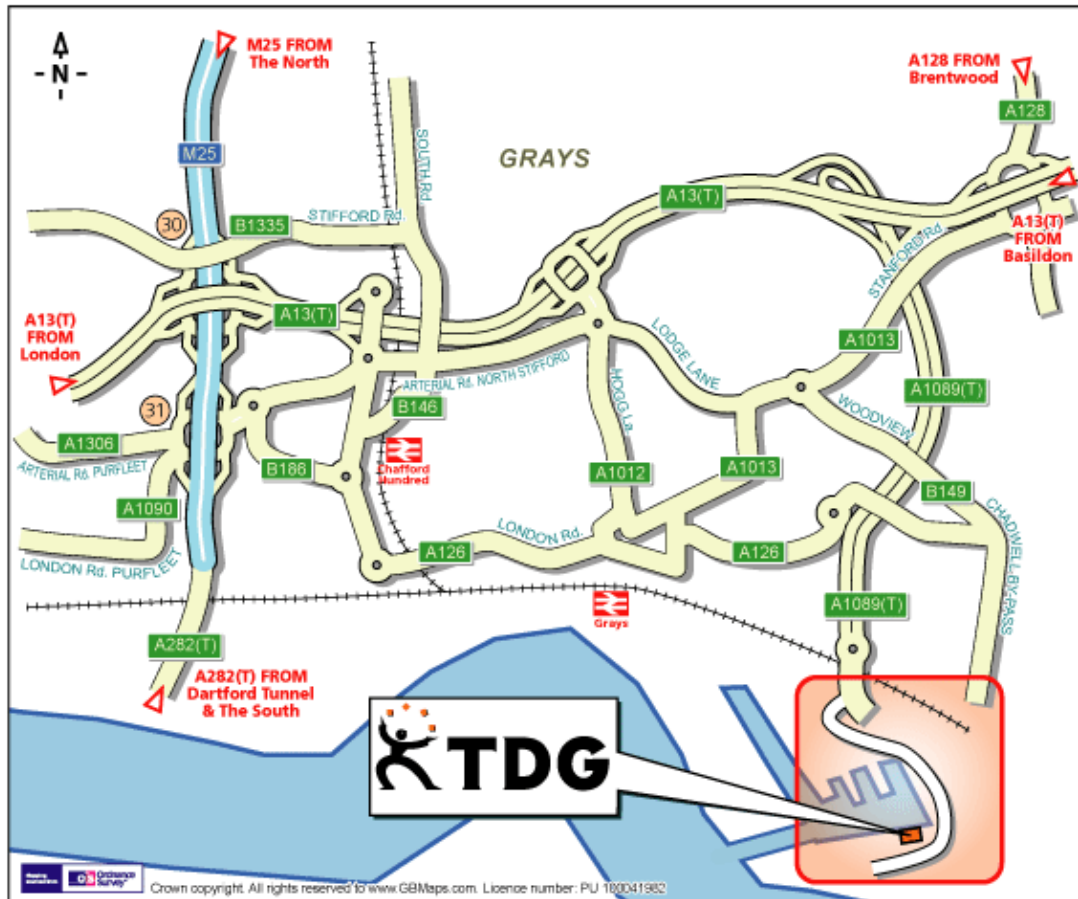

Site information

TDG Tilbury

Bonded temperature controlled storage facility situated close to the M25 and Tilbury Docks, providing excellent transport links to London and the South East

Site Details

- ◆ 58,250 sq ft warehouse
- ◆ 1,624,000 ft3 temperature controlled storage capacity
- ◆ 7,800 pallet locations

TDG Shared User
It's Good to Share

Site information

TDG Tilbury

Berth 29-30 Tilbury Freeport, Tilbury, Essex, RM18 7SX
Tel: 01842 760243 Fax: 01842 844334

From M25 (north or South): Exit at junction 30 and take the A13 to Southend. Tilbury Docks is clearly sign posted on the A13. Take the A1089 to Tilbury and follow the signs into the Docks. On entering the docks, turn left at the roundabout (painted in road) and then again at the T junction and follow the road round. You will pass the Police Station, Customs Building, Short Sea Container Terminal and Ford Direct, you will then come to a roundabout, go right and carry on. You will see the Cold Store facility which is a large grey building on the right hand side which is clearly sign posted. Turn right into TDG, the car park is on the left across from the building. The office entrance is up the stairs across from the car park.